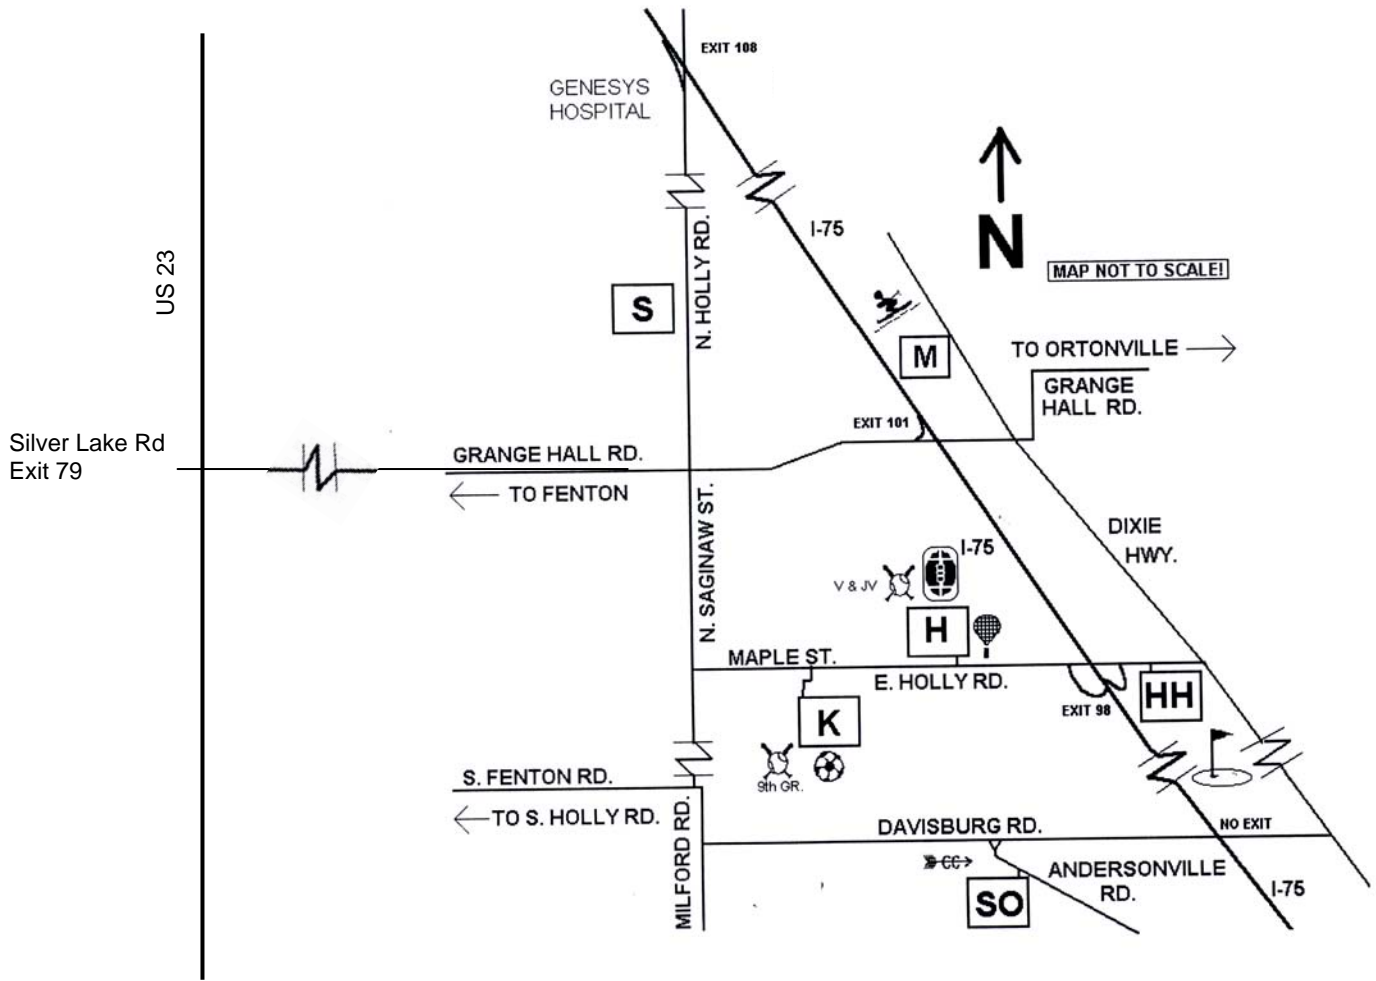

Holly High School Soccer Karl Richter Campus 920 E. Baird St.

Drive: 21.1 mi – about 32 mins

1. Head west on Dunham Rd toward Hartland Rd	0.4 mi 2 mins
← 2. Turn left at Hartland Rd	1.1 mi 2 mins
→ 3. Turn right at Highland Rd/M-59	348 ft 1 min
→ 4. Turn right to merge onto US-23 N toward Flint	12.0 mi 11 mins
5. Take exit 79 for Silver Lake Rd toward Linden	0.4 mi 1 min
→ 6. Turn right at W Silver Lake Rd/US-23-BR Continue to follow W Silver Lake Rd	1.3 mi 4 mins
7. Continue on Main St	0.8 mi 2 mins
8. Continue on Grange Hall Rd	3.1 mi 4 mins
→ 9. Turn right at N Saginaw St	1.0 mi 3 mins
← 10. Turn left at W Maple St	0.8 mi 2 mins
→ 11. Turn right at East St	0.2 mi
← 12. Turn left at Baird St	66 ft