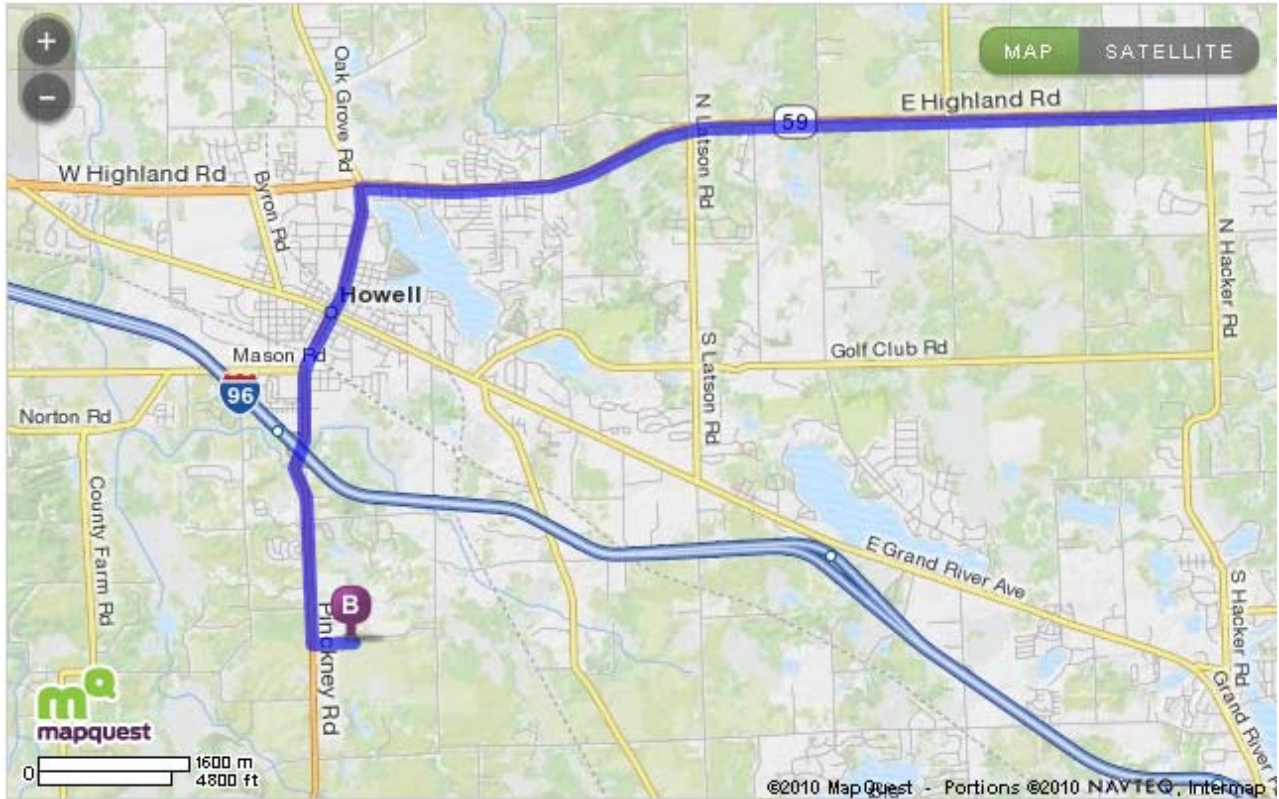

Howell Parker High School

Total Time: 25 minutes

Total Distance: 15.05 miles

A	Hartland High School, 10635 Dunham Rd, Hartland, MI 48353 - (810) 626-2200 add note	Miles Per Section
●	1. Start out going EAST on DUNHAM RD toward HIDDEN CREEK DR (Portions unpaved).	go 0.3 mi
↘	2. Take the 1st RIGHT onto CLARK LK (Portions unpaved). <i>If you reach ORE VALLEY DR you've gone about 0.6 miles too far</i>	go 0.9 mi
↘	3. Turn RIGHT onto HIGHLAND RD / MI-59 W.	go 9.6 mi
↙	4. Turn LEFT onto N MICHIGAN AVE. <i>N MICHIGAN AVE is 0.1 miles past GLEN RD</i>	go 1.6 mi
↑	5. N MICHIGAN AVE becomes PINCKNEY RD / CR-D19.	go 2.3 mi
↙	6. Turn LEFT onto WRIGHT RD (Portions unpaved). <i>WRIGHT RD is 0.2 miles past KEDDLE RD</i>	go 0.3 mi
●	7. 400 WRIGHT RD is on the RIGHT. <i>If you reach FISK RD you've gone about 0.6 miles too far</i>	go 0.01 mi
B	Howell Parker High School, 400 Wright Rd, Howell, MI 48843 - (517) 540-8300	15.0 mi