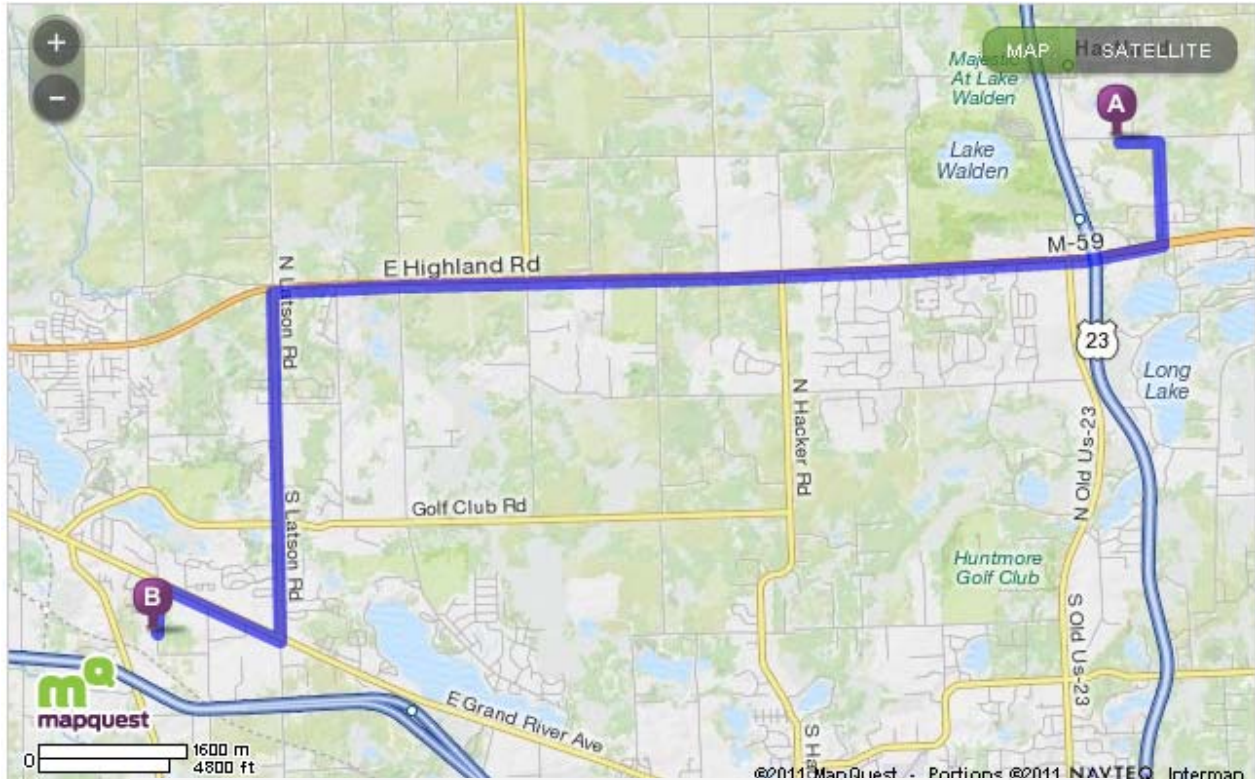

# Kicks and Sticks Sports Arena

Total Time: 18 minutes

Total Distance: 12.52 miles

A	<b>Hartland High School</b> 10635 Dunham Rd, Hartland, MI 48353 (810) 626-2200 <a href="#">Add a Note</a>	Miles Per Section	Miles Driven
●	1. Start out going EAST on DUNHAM RD toward HIDDEN CREEK DR (Portions unpaved).	Go 0.3 Mi	0.3 mi
↘	2. Take the 1st RIGHT onto CLARK LK (Portions unpaved). <i>If you reach ORE VALLEY DR you've gone about 0.6 miles too far</i>	Go 0.9 Mi	1.2 mi
↘	3. Turn RIGHT onto HIGHLAND RD / M-59 W.	Go 7.0 Mi	8.2 mi
↙	4. Turn LEFT onto N LATSON RD. <i>N LATSON RD is 0.4 miles past GULLEY RD</i>	Go 3.0 Mi	11.1 mi
↘	5. Turn RIGHT onto E GRAND RIVER AVE / I-96-BL. <i>E GRAND RIVER AVE is 0.2 miles past HAMPTON RIDGE BLVD</i>	Go 1.0 Mi	12.1 mi
↙	6. Turn LEFT onto VICTORY DR. <i>VICTORY DR is 0.1 miles past NATANNA TRL</i>	Go 0.4 Mi	12.5 mi
■	7. 960 VICTORY DR is on the RIGHT. <i>If you reach GRAND OAKS DR you've gone about 0.5 miles too far</i>		12.5 mi
B	<b>Kicks &amp; Sticks Sports Arena</b> 960 Victory Dr, Howell, MI 48843 (517) 545-7778	12.5 mi	12.5 mi