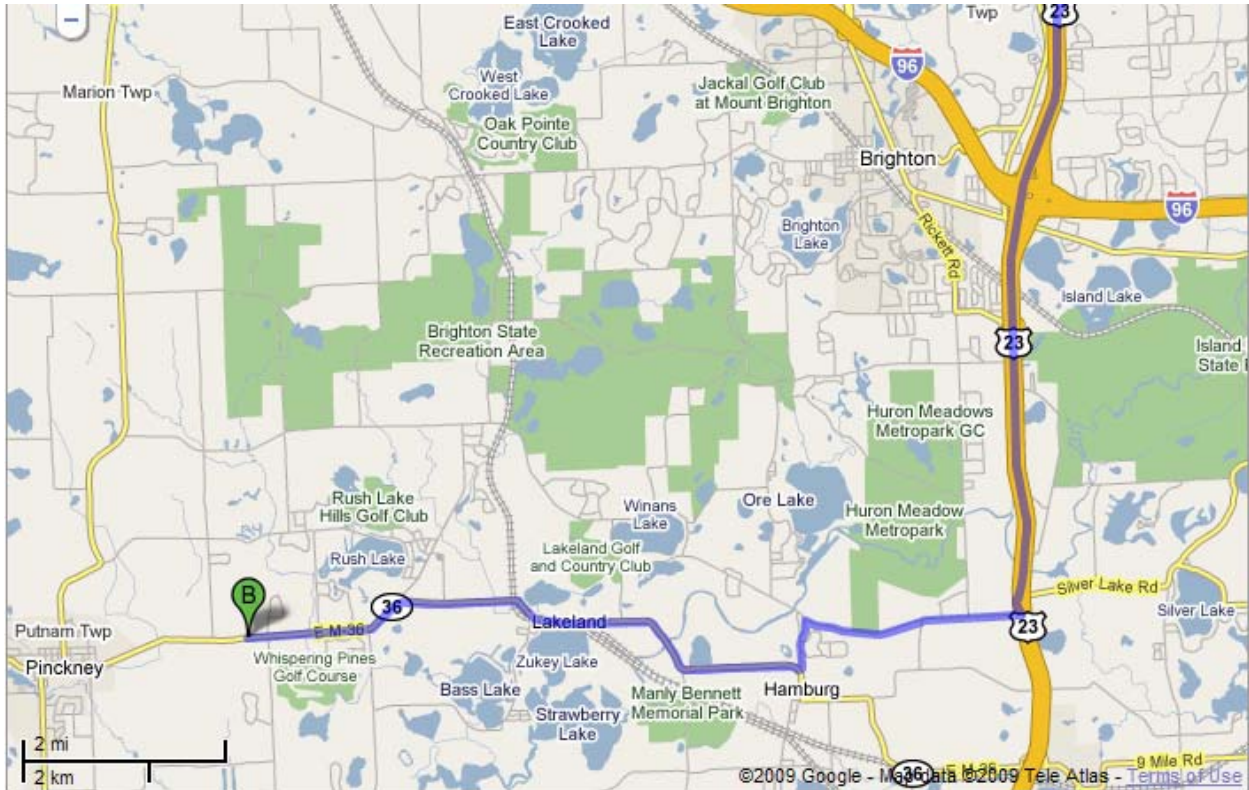

Pinckney High School Soccer at Pathfinder School

A Hartland High School
10635 Dunham Rd, Hartland, MI 48353 - (810) 626-2200

1. Head **east** on **Dunham Rd** toward **Hidden Creek Dr** go 0.2 mi
total 0.2 mi
-  2. Turn **right** at **Clark Rd**
About 2 mins go 0.9 mi
total 1.1 mi
-  3. Turn **right** at **Highland Rd/M-59**
About 1 min go 0.6 mi
total 1.7 mi
-  4. Slight **left** onto the ramp to **US-23 S**
About 1 min go 0.2 mi
total 1.9 mi
-  5. Merge onto **US-23 S**
About 10 mins go 11.4 mi
total 13.3 mi
6. Take exit **55** for **Silver Lake Rd** go 0.3 mi
total 13.5 mi
-  7. Turn **right** at **Silver Lake Rd** go 121 ft
total 13.6 mi
-  8. Turn **left** at **S Old US 23/Whitmore Lake Rd** go 0.2 mi
total 13.7 mi
-  9. Turn **right** at **Winans Lake Rd**
About 3 mins go 2.2 mi
total 15.9 mi
-  10. Turn **left** at **Hamburg Rd**
About 1 min go 0.5 mi
total 16.4 mi
-  11. Turn **right** at **E M-36/E MI State Rd 36**
Continue to follow E M-36
Destination will be on the left
About 9 mins go 5.9 mi
total 22.3 mi

B Pinckney Community School District: Pathfinder School Grades 7-8
2100 E Mi 36, Pinckney, MI 48169 - (810) 225-5200