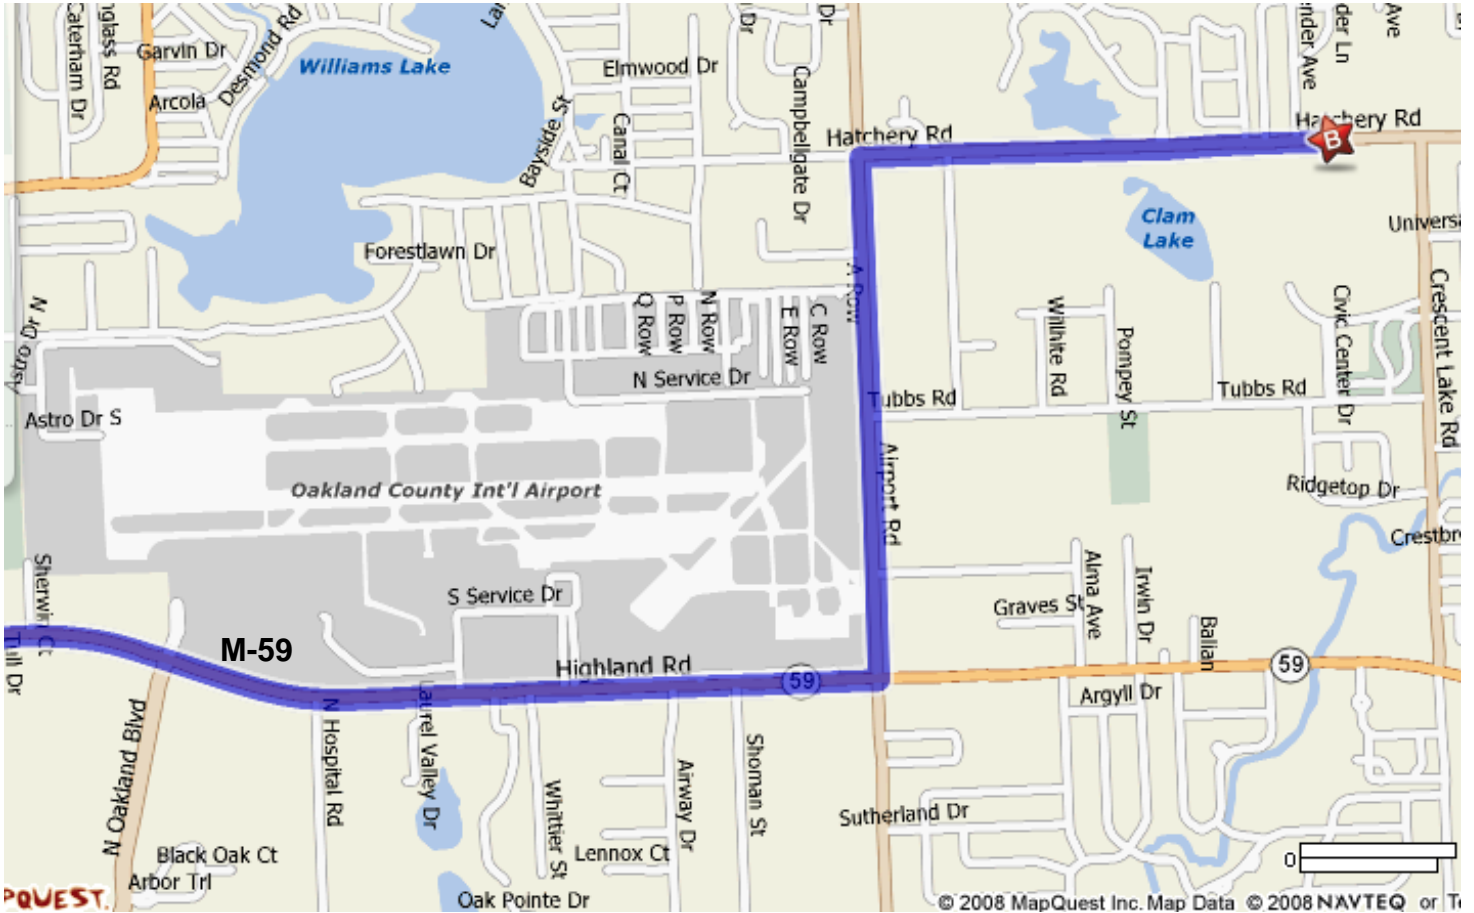

Waterford Kettering Soccer Map At Pierce Middle School

A: Hartland High School: 10635 Dunham Rd, Hartland, MI 48353

- | | | |
|---|--|---------|
|  | 1: Start out going EAST on DUNHAM RD toward HIDDEN CREEK DR (Portions unpaved). | 0.3 mi |
|  | 2: Turn RIGHT onto CLARK LK (Portions unpaved). | 0.9 mi |
|  | 3: Turn RIGHT onto HIGHLAND RD/MI-59 W. | 0.1 mi |
|  | 4: Make a U-TURN onto HIGHLAND RD/MI-59 E. | 17.7 mi |
|  | 5: Turn LEFT onto AIRPORT RD. | 1.0 mi |
|  | 6: Turn RIGHT onto HATCHERY RD. | 0.9 mi |
|  | 7: End at 5145 Hatchery Rd Waterford, MI 48329 | |

Estimated Time: 30 minutes Estimated Distance: 20.74 miles

B: Pierce Middle School: 5145 Hatchery Rd, Waterford, MI 48329, (248) 674-0331

Total Time: 30 minutes Total Distance: 20.74 miles